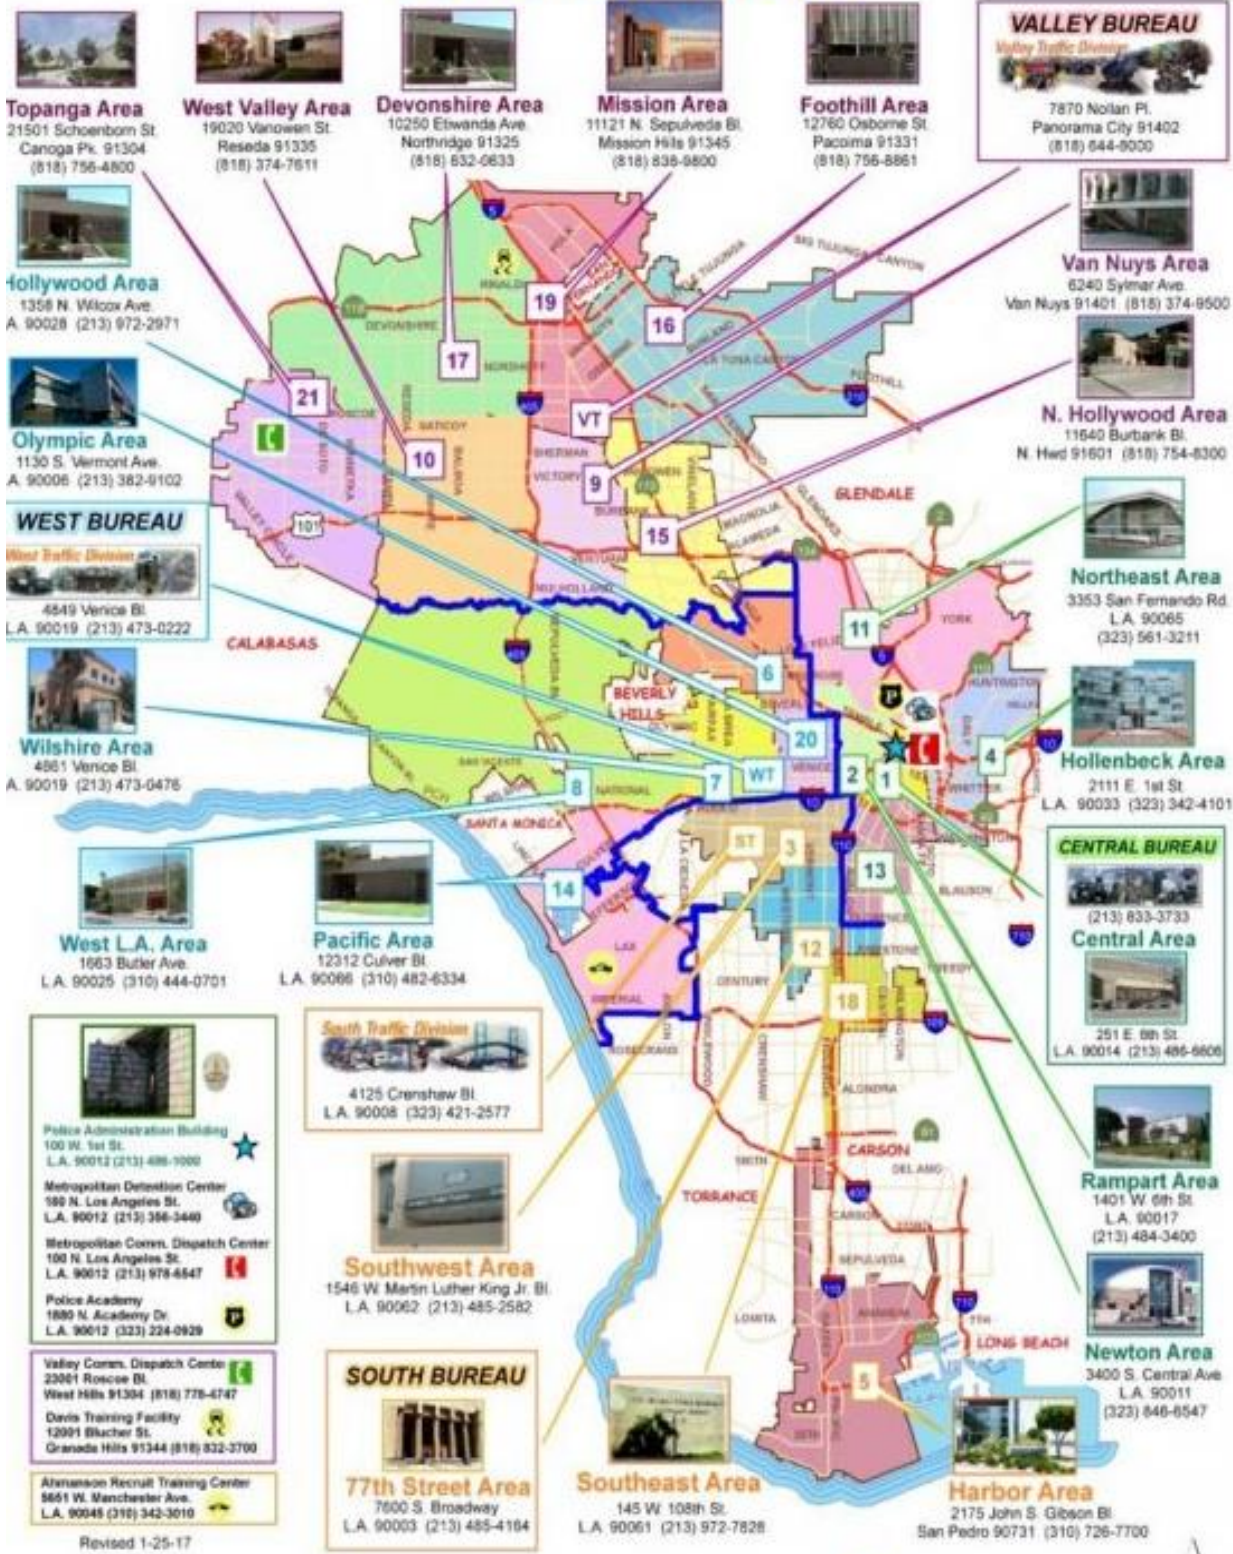

LAPD AREA STATIONS

Revised 1-25-17